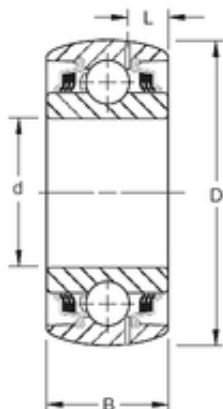

ROUND BORE

45 mm x 85 mm x 30,18 mm TIMKEN
GW209PPB2 Single Row Ball Bearings

Bearing No. GW209PPB2

| | |
|-------------------------------|----------------|
| Size | 45x85x30.18 mm |
| Bore Diameter | 45 mm |
| Outer Diameter | 85 mm |
| Width | 30,18 mm |
| d | 45 mm |
| D | 85 mm |
| B | 30,18 mm |
| C | 30,18 mm |
| Weight | 0,653 Kg |
| Basic dynamic load rating (C) | 36,8 kN |

GW209PPB2 Bearing 2D drawings and 3D CAD models