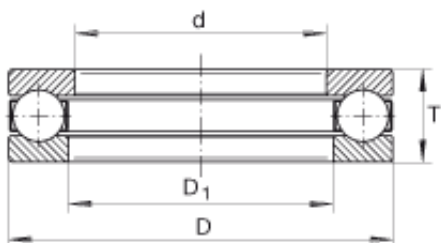

Genuine Gates PowerGrip GT4 Synchronous Belt 560-8MGT-30, 22.05" Length, 8mm

Bearing No. GT4

Size	17.463x34.138x14.3 mm
Bore Diameter	17,463 mm
Outer Diameter	34,138 mm
Width	14,3 mm
d	11/16 inch
d	17,463 mm
D	1,344 inch
D	34,138 mm
T	0,563 inch
T	14,3 mm
D ₁	0,719 inch
D ₁	18,263 mm
m	0,135 lbs / Weight
m	61 g / Weight
C _a	2260 lbf / Dynamic load rating (axial)
C _a	10100 N / Dynamic load rating (axial)
C _{0a}	3750 lbf / Static load rating (axial)
C _{0a}	16700 N / Static load rating (axial)

GT4 Bearing 2D drawings and 3D CAD models