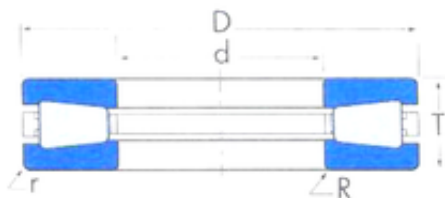

### T451 Needle Non Thrust Roller Bearings

Bearing No. T451

Size	114.3x250.825x53.975 mm
Bore Diameter	114,3 mm
Outer Diameter	250,825 mm
Width	53,975 mm
d	114,3 mm
D	250,825 mm
T	53,975 mm
R	4 mm
r	4 mm
Weight	15 Kg
Basic static load rating (C0)	4370000 kN
Basic dynamic load rating (Ca90)	352000

T451 Bearing 2D drawings and 3D CAD models