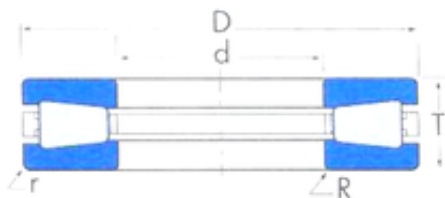

T441 Needle Aircraft Roller Bearings

Bearing No. T441

Size	111.76x223.52x55.88 mm
Bore Diameter	111,76 mm
Outer Diameter	223,52 mm
Width	55,88 mm
d	111,76 mm
D	223,52 mm
T	55,88 mm
R	3,3 mm
r	3,3 mm
Weight	11,4 Kg
Basic static load rating (C0)	4250000 kN
Basic dynamic load rating (Ca90)	270000

T441 Bearing 2D drawings and 3D CAD models