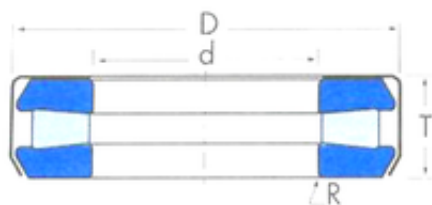

### T177A Timken Tapered Roller Bearing Assembly

Bearing No. T177A

Size	45.484x73x20 mm
Bore Diameter	45,484 mm
Outer Diameter	73 mm
Width	20 mm
d	45,484 mm
D	73 mm
T	20 mm
R	0,8 mm

T177A Bearing 2D drawings and 3D CAD models